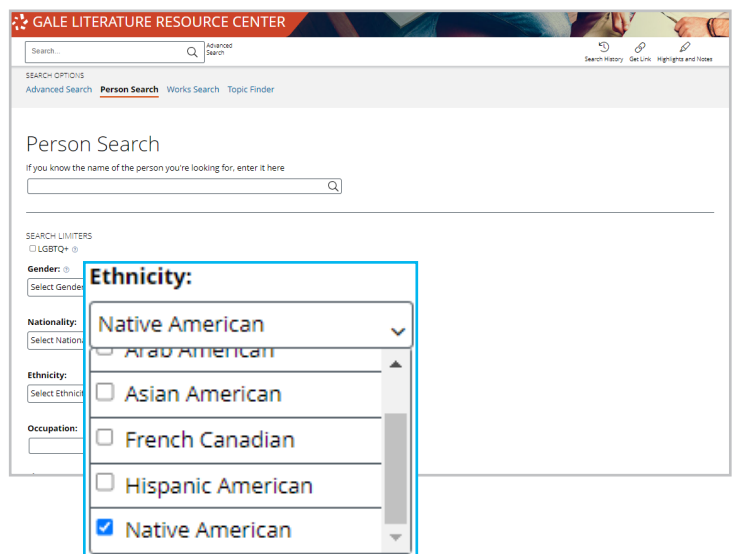

DISCOVER NATIVE AMERICAN AUTHORS WITHIN GALE LITERATURE RESOURCE CENTER

Gale Literature Resource Center contains a powerful **Person Search** that allows you to search and filter to find Native American authors. Utilize this tip sheet to simply discover new authors and their works.

ACCESS PERSON SEARCH

- Select **Person Search** in the tool bar at the top of the homepage.
- Alternatively, you can access **Person Search** by navigating to **Advanced Search** from any page and selecting it. **Person Search** is the second option available within **Advanced Search**.

SEARCH AND FILTER

- Utilize the **Search** option at the top of the page if you have a specific author in mind.
- Scroll down to the **Filters** to narrow down based on author characteristics.
- Parameters with **Drop Down** options allow you to select one or more pre-designed characteristic; those with text boxes require your specific input.
- Selecting the **Ethnicity Filter** will allow you to limit your search to **Native American Authors**.

EXPLORE YOUR RESULTS

- View the names, birth and death years, and nationalities of your results on the **Results** page.
- Select an individual to be launched into the content related to them.
- You may find **biographies, literature criticisms, work overviews, primary sources** and more.